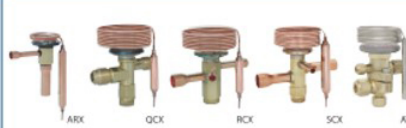

Components for Refrigeration

SAGINOMIYA

Flow Switch

FOS

Solenoid Valves for water

WEV

Fan Speed Controllers

RGE

XGE

Thermostatic Expansion Valves

ARX

OCK

RCX

SCX

ATX

Pressure Regulating Valves